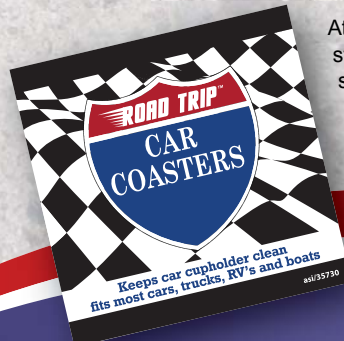

NEW Packaging Option!

Attractive 4" x 4 1/2" polybag with stock graphics. Clear reverse side shows off your imprint! Packaged as a set of 2 add .08(G) per set. For individual polybags add .06(G) each.

2 5/8" Diameter (imprint area 2" x 1 1/4")

Pricing Includes 1-color imprint. Bulk Packaged. Set up charge - $30.00(G) per imprint color. For a second color, add .14(G) per piece plus the applicable set up charge (2nd color not available on #CCF).

*4-color process (available on Bottle Top only) set up charge $35(G), add .28(G) per piece.