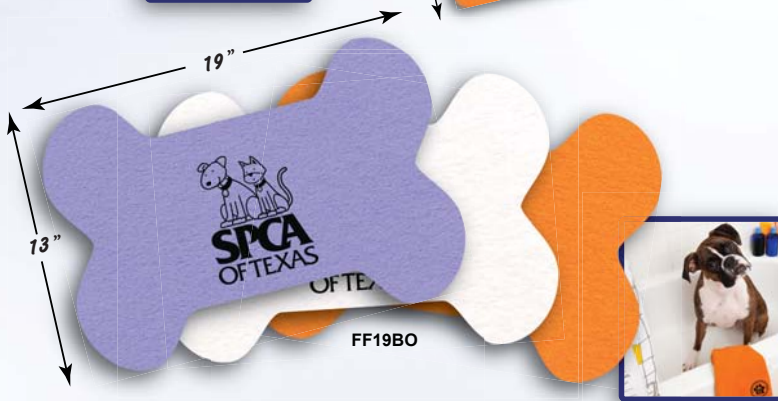

FF19BO

Bulk Packaged. Set up charge - $40.00(G). Two+ colors set up charge $50.00(G).
For a second side or second color imprint, add .30(G) per piece